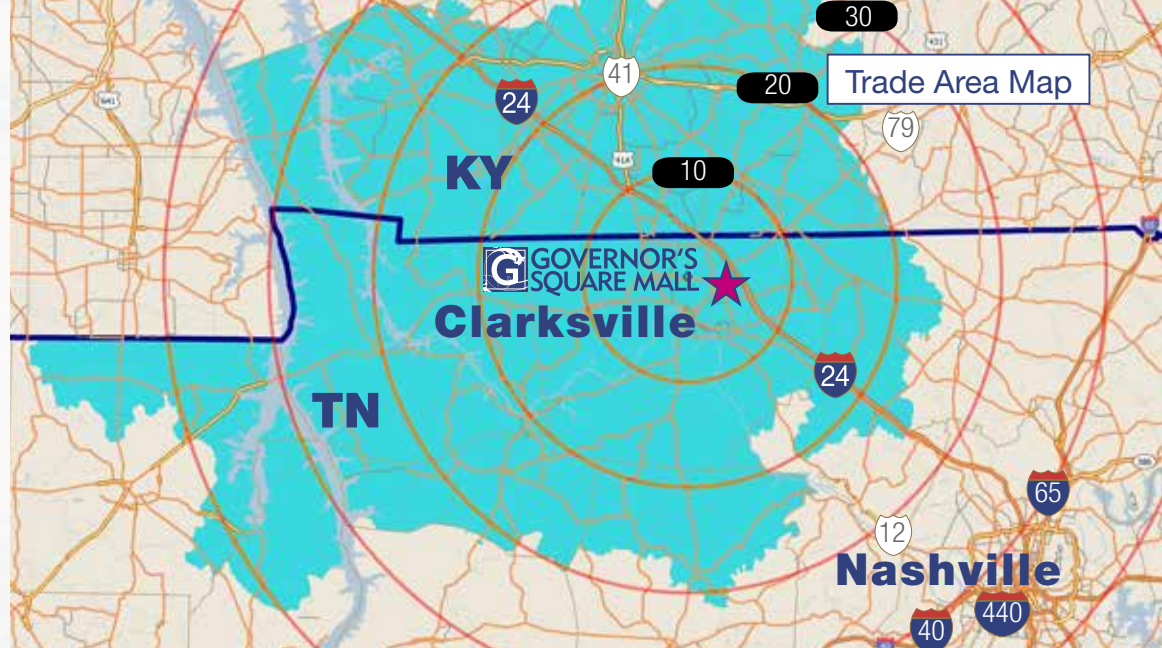

Trade Area Facts

Trade Area Population	382,345
Average Income	$71,073
Number of Households	157,031

Trade area data on this page reflects demographic information for zip codes that make up our trade area.

Governor's Square Mall Facts

Opening Date	1986
Renovation Date	November 2014
Total Property Size	1.1 million + sq. ft.

Source: Clarksville Economic Development, 25 Jefferson St., Suite 300, Clarksville, TN 37040, (931) 647-2331, Fort Campbell Office of Public Affairs.

Largest Employers in the Area

Fort Campbell Military Installation	36,600
Clarksville-Montgomery County Schools	5,300
Trane U.S.	1,781
Tenova Healthcare	1,250
Montgomery County Government	1,200
City of Clarksville	1,050
Hankook Tire Manufacturing	1,000
Agero	771
LG Electronics	740
Austin Peay State University	691
Bridgestone Metalpha USA	466