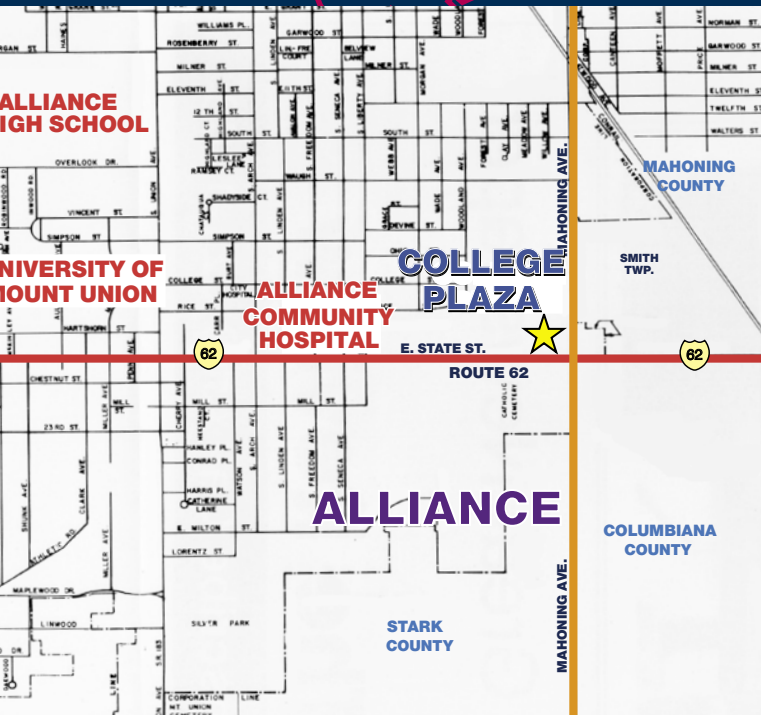

COLLEGE PLAZA Alliance, Ohio

Save
a lot
food stores

metro PCS

MAIN MOON
COUNTRY BAKERY

planet fitness

RAC
REPAIR & COMMERCE
FURNITURE • APPLIANCES • ELECTRONICS

FAMILY Farm & Home
Live. Work. Grow.

FAMILY DOLLAR
my family, my family dollar.

62

About College Plaza

College Plaza is a large community shopping center in Alliance, Ohio, the heart of a large manufacturing area bounded by the cities of Akron, Canton and Salem. Anchored by Save-A-Lot, Planet Fitness and Family Farm & Home, the plaza is strategically situated near two of the trade area's largest employers, The University of Mount Union and Alliance Community Hospital.

Trade Area Facts

Trade Area Population	69,489
Average Income	\$64,827
Number of Households	27,735

Trade area data on this page is adjusted to reflect portions of counties in the trade area.

College Plaza Facts

Total Plaza Size	155,000 + sq. ft.
------------------	-------------------

Largest Employers in the Area

Alliance Community Hospital	1,100
Ventra Salem	880
Freshmark, Inc.	792
Salem Regional Medical Center	698
University of Mt. Union	580
Walmart	325
Butech Bliss	271
American Standard	250
MAC Manufacturing	250
Salem City Schools	220
Hickey Metal Fabrication	180
City of Salem	122