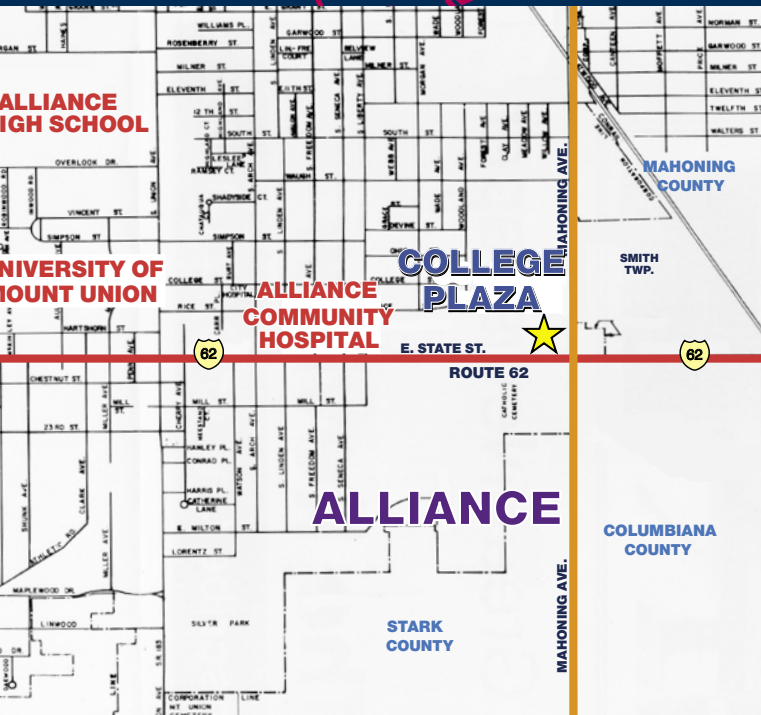

CAFARO

— Est. 1949 —

COLLEGE PLAZA Alliance, Ohio

At Cafaro, retail is not just about shopping, it's living.

About College Plaza

College Plaza is a large community shopping center in Alliance, Ohio, the heart of a large manufacturing area bounded by the cities of Akron, Canton and Salem. Anchored by Save-A-Lot, Planet Fitness and Family Farm & Home, the plaza is strategically situated near two of the trade area's largest employers, The University of Mount Union and Alliance Community Hospital.

Trade Area Facts

| | |
|-----------------------|----------|
| Trade Area Population | 69,489 |
| Average Income | \$64,827 |
| Number of Households | 27,735 |

Trade area data on this page is adjusted to reflect portions of counties in the trade area.

College Plaza Facts

| | |
|--------------------|-------------------|
| Total Complex Size | 155,000 + sq. ft. |
|--------------------|-------------------|

Largest Employers in the Area

| | |
|-------------------------------|-------|
| Alliance Community Hospital | 1,100 |
| Ventra Salem | 837 |
| Freshmark, Inc. | 770 |
| Salem Regional Medical Center | 727 |
| University of Mt. Union | 580 |
| Walmart | 317 |
| Butech Bliss | 286 |
| American Standard | 275 |
| Salem City Schools | 222 |
| MAC Manufacturing | 200 |
| Hickey Metal Fabrication | 180 |
| City of Salem | 135 |